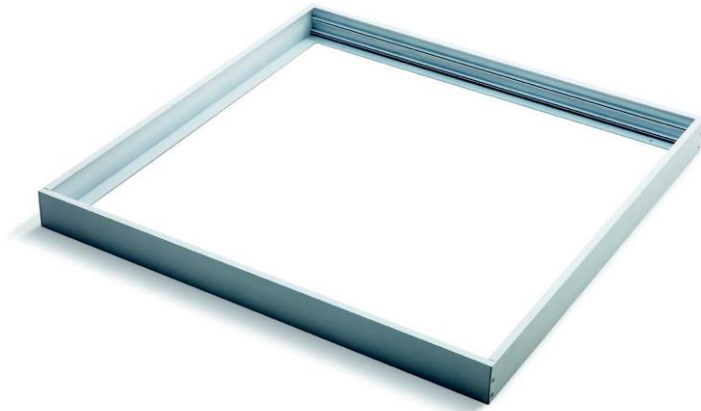

Ceiling mounting frame 600x600x50 mm

Code: 808510000

## Features

Aluminium mounting frame for the Synergy LED Panel 595x595mm white.

- Easy way to mount a LED Panel
- Easy maintenance
- Lightweight

## Technical data

Dimensions: 600x600x50 mm  
Weight: 750 g  
Material: aluminium  
Colour: White